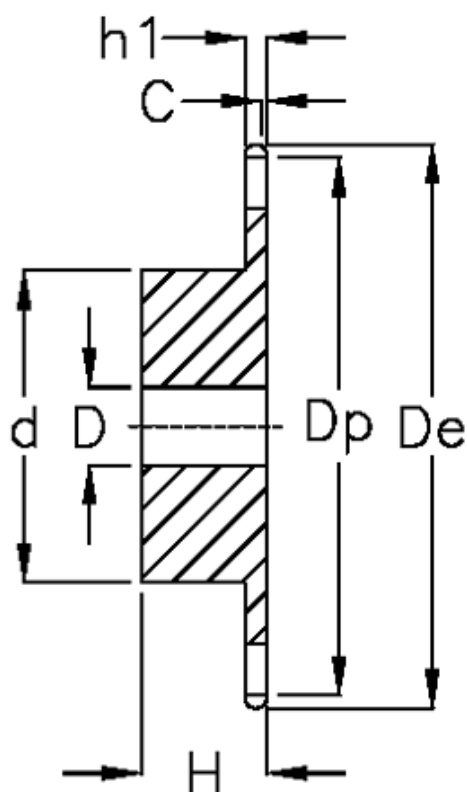

Article number: 616011006020

Description: Sprocket 10 B-1 Z=20 simplex
predrilled

Measures

C = 1.6

d = 75

D = $14 \pm 0,5$

De = 108.4

Dp = 101.49

For chain size = 5/8" x 3/8"

For chain type = 10 B-1

H = 30

h1 = 9.1

Number of teeth = 20